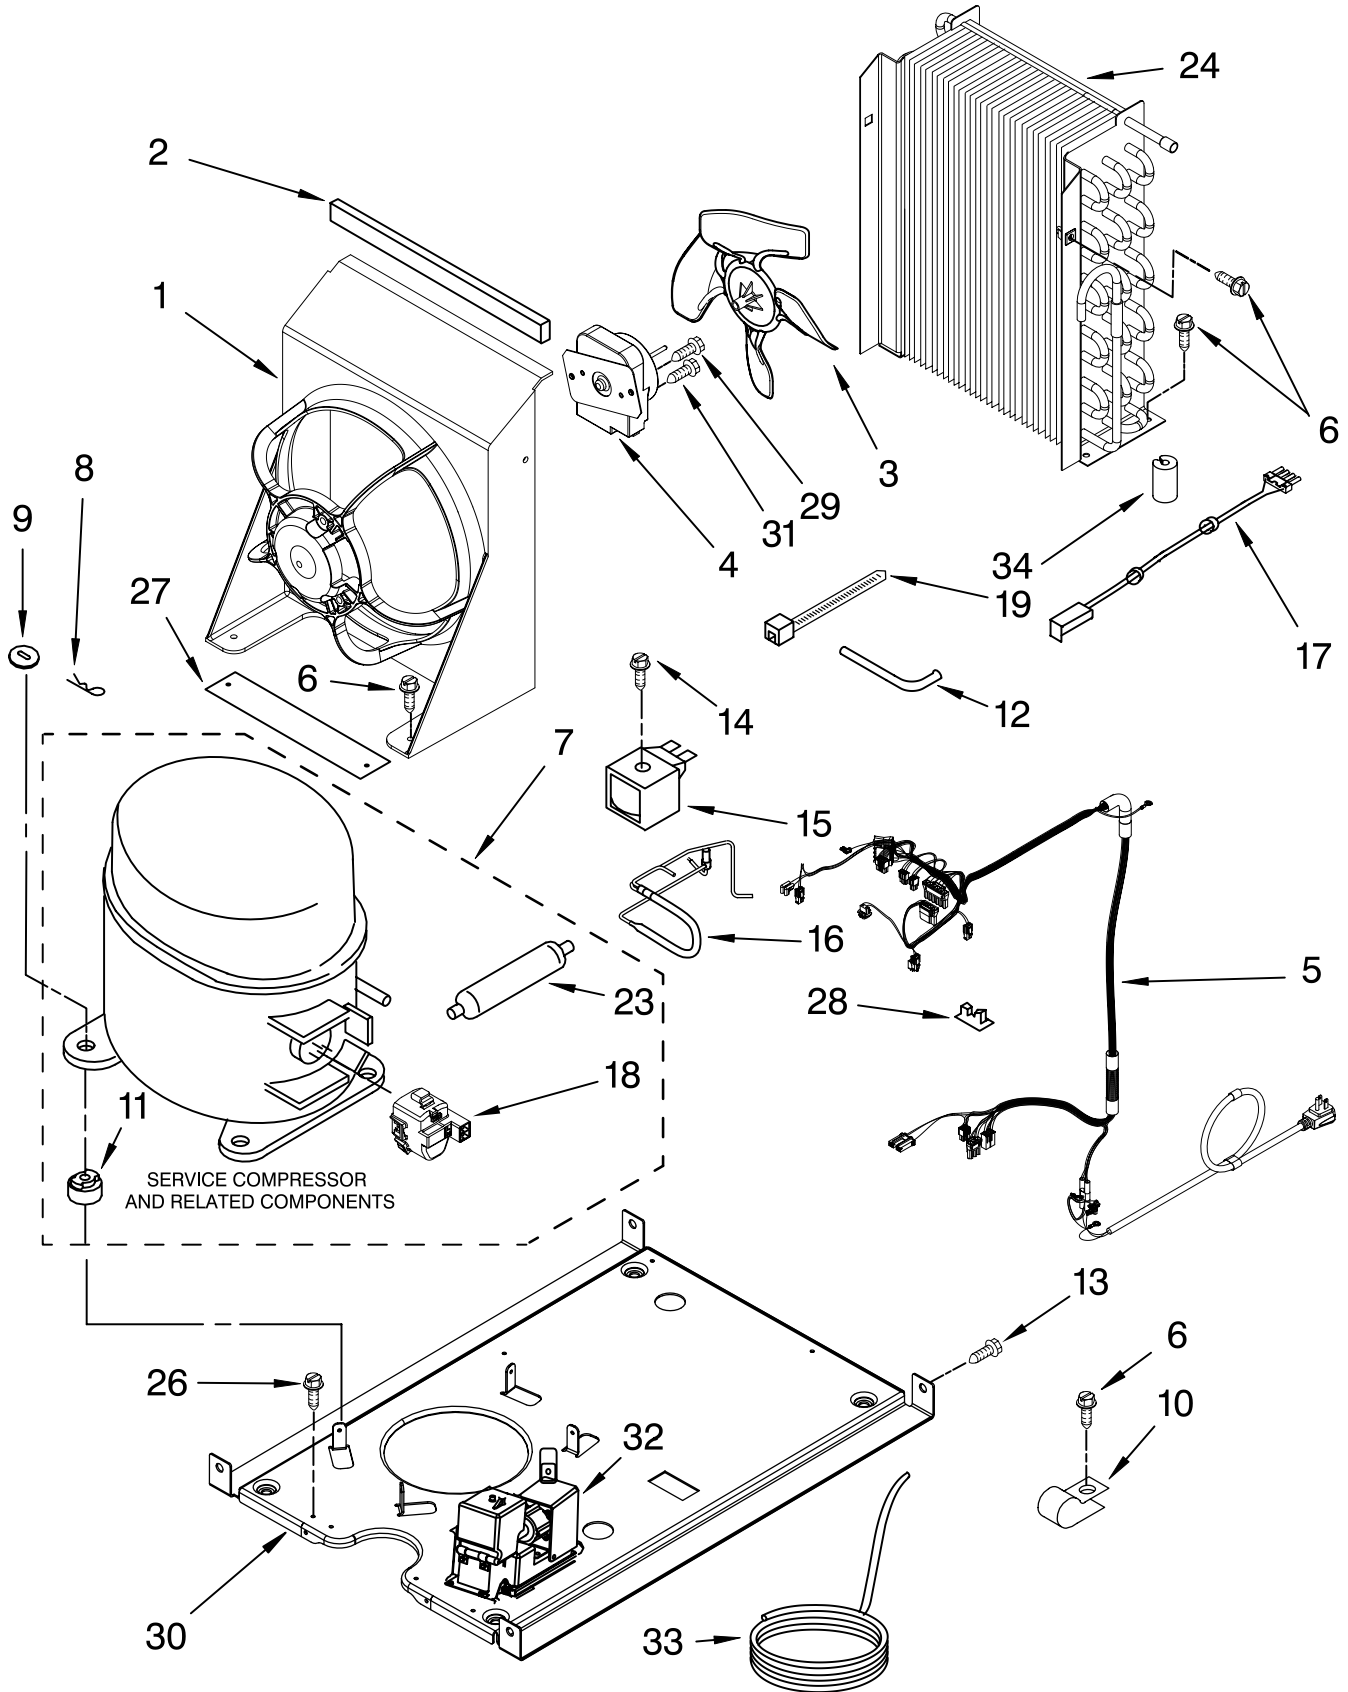

UNIT PARTS

For Models: KUIC18PNTS2
(Stainless Steel)

FOR ORDERING INFORMATION REFER TO PARTS PRICE LIST

UNIT PARTS

For Models: KUIC18PNTS2
(Stainless Steel)

Illus. No.	Part No.	DESCRIPTION
1	2185532	Bracket, Fan Mtg.
2	2185675	Pad, Foam
3	2188935	Blade, Fan
4	2315558	Motor & Mounting Plate Assembly
5	W10209470	Wiring Harness, Complete Unit (Includes Power Cord)
6	304392	Screw 8-18 x 1/2
7	W10136195	Compressor (Includes Illus. 11 & 23)
8	A201435	Clip, Mounting
9	A201441	Shim (4)
10	2185960	Clamp (Power Cord)

Illus. No.	Part No.	DESCRIPTION
11		Grommet (4)
	2217318	Production
	4387558	Service
12	2208415	Tube, Process
13	8281265	Screw
14	489472	Screw
15	W10206473	Coil, Solenoid
16	2313806	Hot Gas Valve
17	2187629	Wiring Harness, Condenser Fan
18	W10136197	Start Relay & Overload Combo Device
19	2155774	Strap
23		Drier
	2319826	Production
	4387019	Service

Illus. No.	Part No.	DESCRIPTION
24	2313624	Condenser
26	488500	Screw
27	2217397	Pad, Foam (2)
28	1115375	Clip-Wiring
29	8281197	Screw
30	2217423	Base, Unit
31	8281196	Screw
32	2208534	Pump, Drain
33	2208432	Tube, Outlet
34	2319835	Grommet-Cond.(1)

REFRIGERANT CHARGE

6.5 OZ. (R134A)